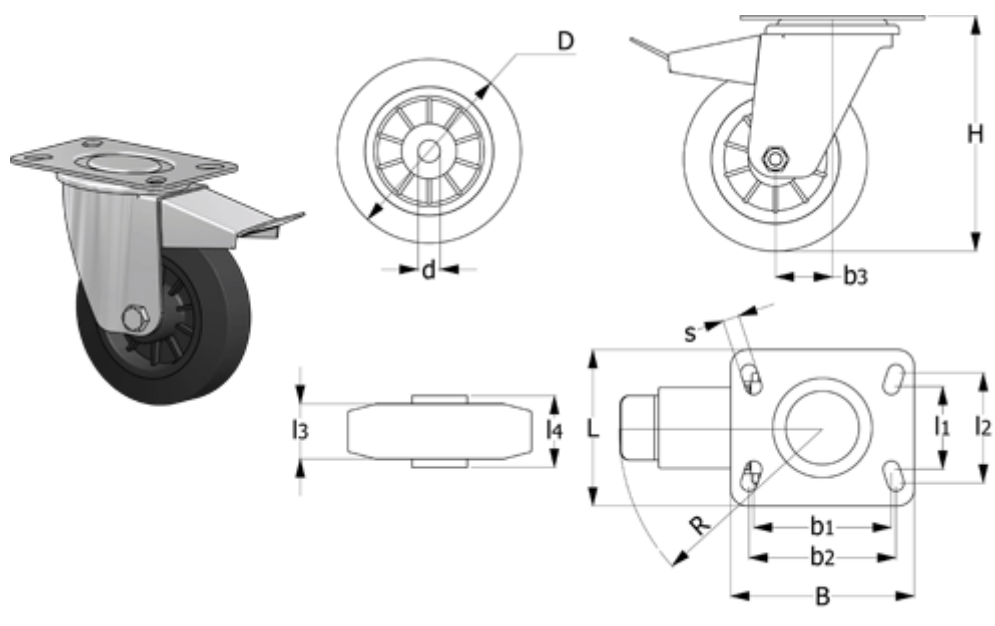

Article number: 2314449611

Description: E+G rubber wheel 449611
RE.E2-125-SBF turning plate w/brake

Measures

B	= 100	g = 1200	Rolling resistance (N) = 850
b1	= 75	H = 156	s = 9
b2	= 80	L = 85	Type = RE.E2-125-SBF
b3	= 37	l1 = 45	
Code	= 449611	l2 = 60	
D	= 125	l3 = 37,5	
d	= 15	l4 = 44	
Dynamic load (N)	= 1100	R = 120	